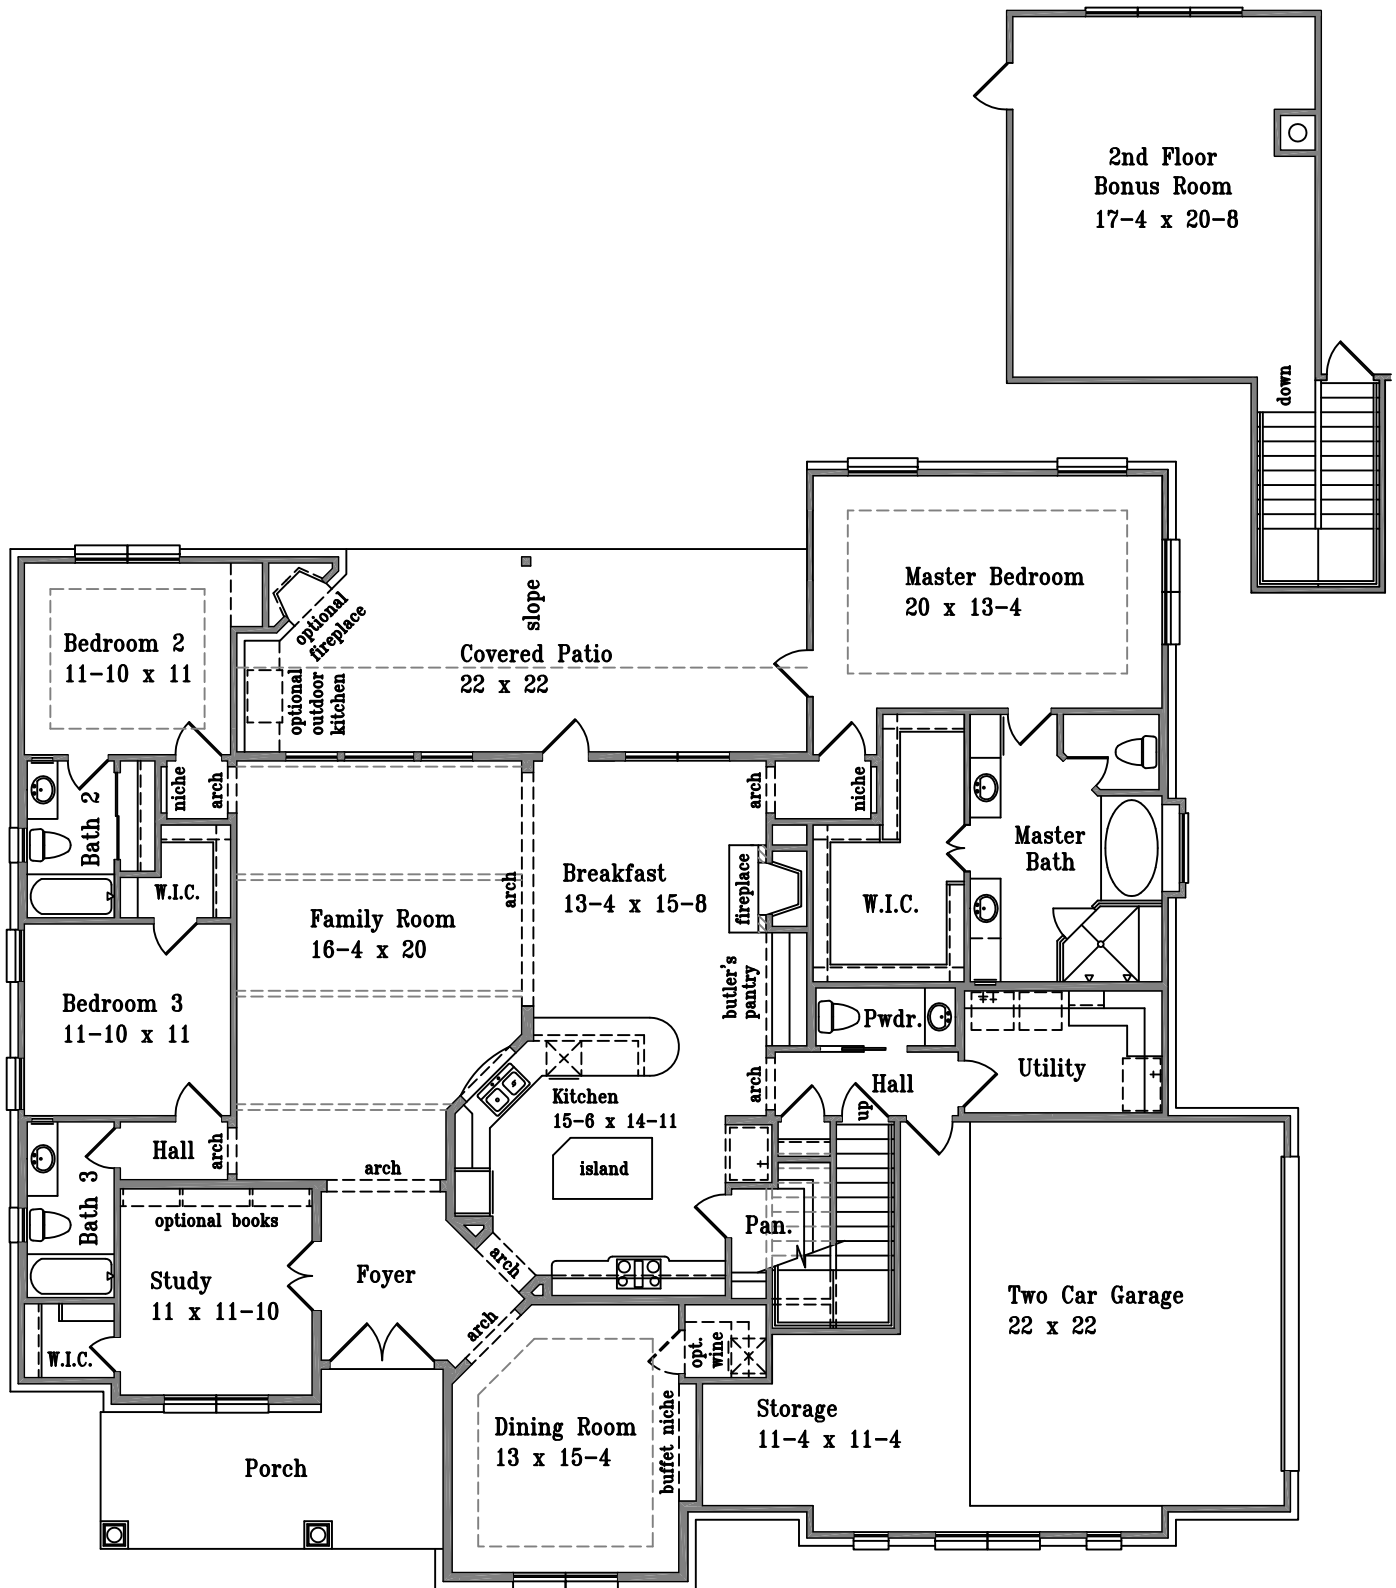

3202 FLOOR PLAN

M. DAIGLE CUSTOM HOMES

P.O. Box 1000
 Willis, Texas 77378
www.mdaiglehomes.com

281-636-3054 phone
 936-856-2783 fax

PLAN SHOWN IS AN ARTIST CONCEPT AND IS SUBJECT TO CHANGE.
 ROOM DIMENSIONS INDICATE APPROXIMATE AREA MEASUREMENTS.
 BRICK AND STONE LOCATION MAY VARY PER ELEVATION AND SUBDIVISION.