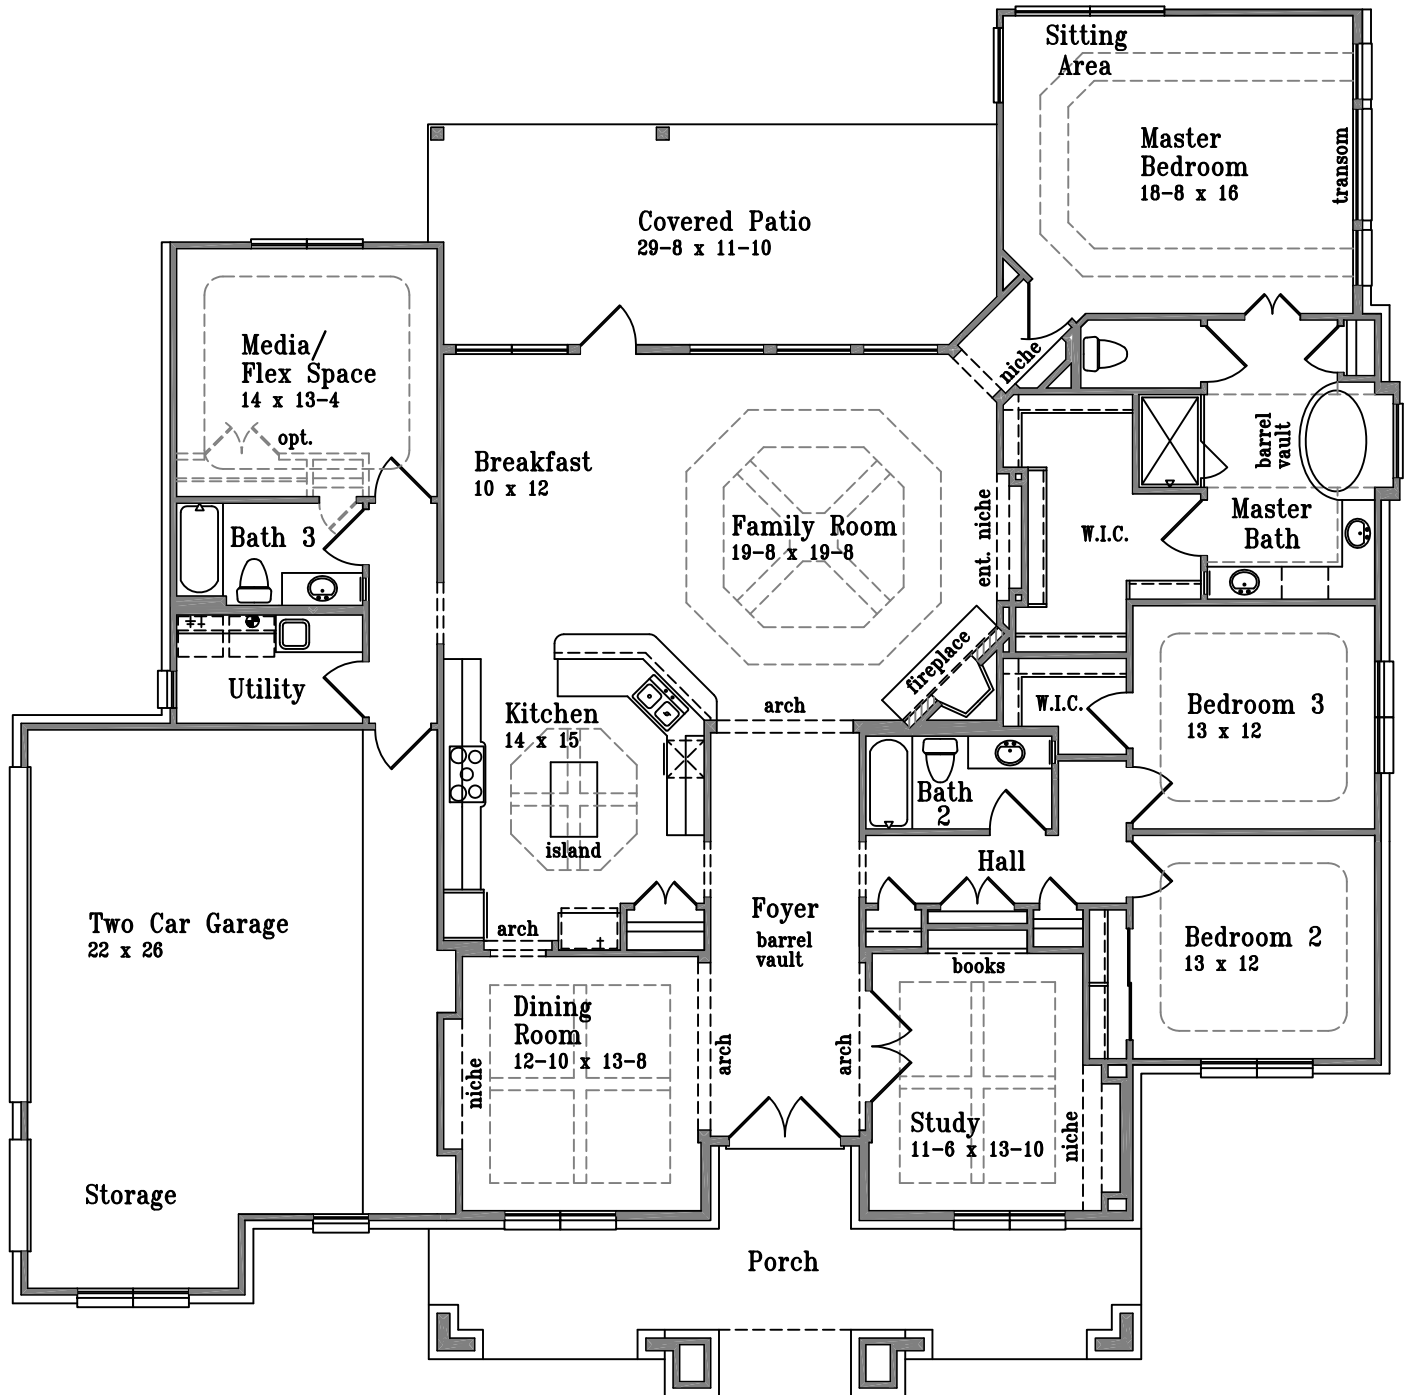

3035 FLOOR PLAN

M. DAIGLE CUSTOM HOMES

P.O. Box 1000
 Willis, Texas 77378
www.mdaiglehomes.com

281-636-3054 phone
 936-856-2783 fax

PLAN SHOWN IS AN ARTIST CONCEPT AND IS SUBJECT TO CHANGE.
 ROOM DIMENSIONS INDICATE APPROXIMATE AREA MEASUREMENTS.
 BRICK AND STONE LOCATION MAY VARY PER ELEVATION AND SUBDIVISION.