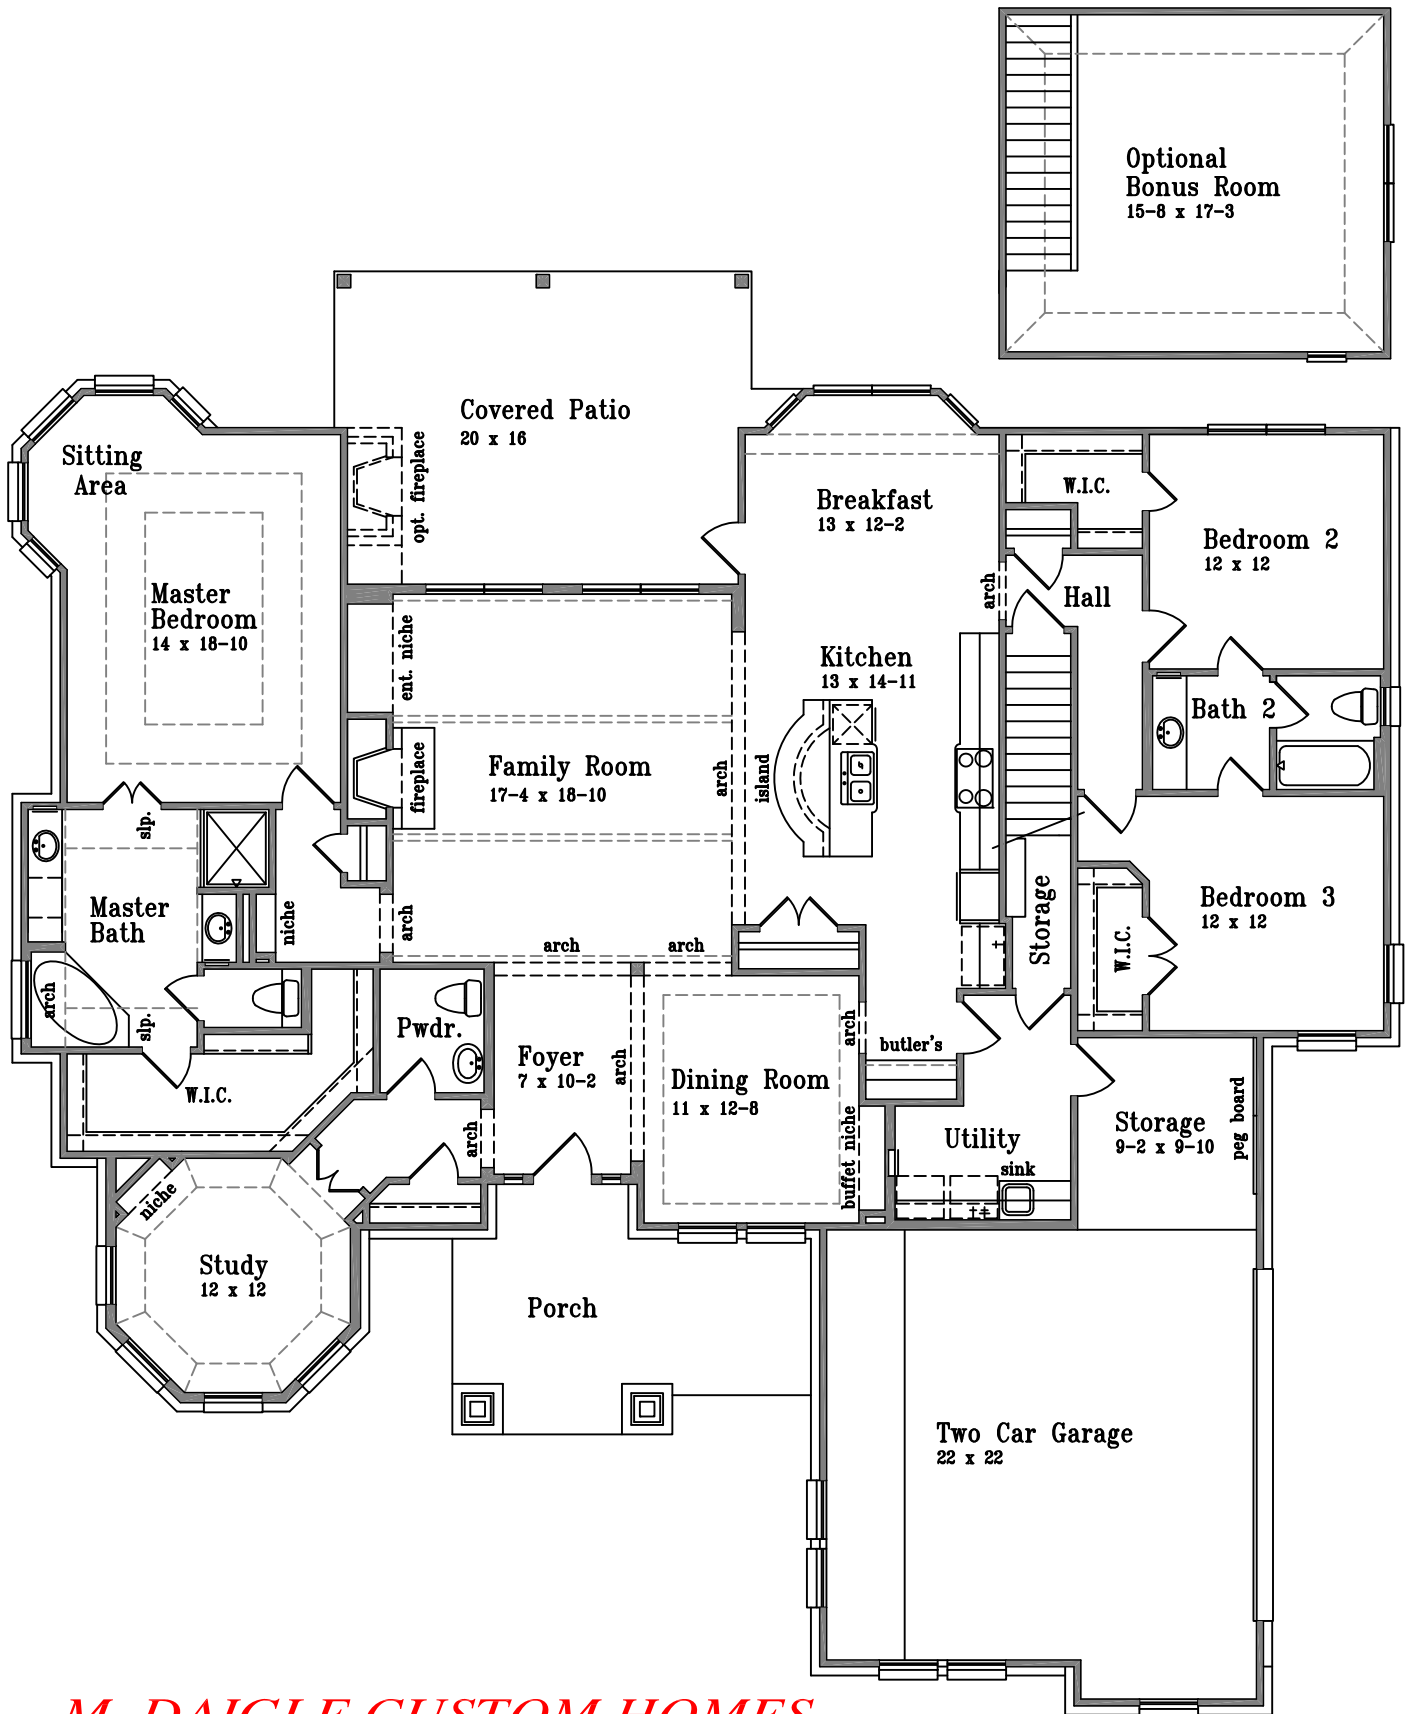

2679 FLOOR PLAN

M. DAIGLE CUSTOM HOMES

P.O. Box 1000
Willis, Texas 77378
www.mdaiglehomes.com

281-636-3054 phone
936-856-2783 fax

PLAN SHOWN IS AN ARTIST CONCEPT AND IS SUBJECT TO CHANGE.
ROOM DIMENSIONS INDICATE APPROXIMATE AREA MEASUREMENTS.
BRICK AND STONE LOCATION MAY VARY PER ELEVATION AND SUBDIVISION.