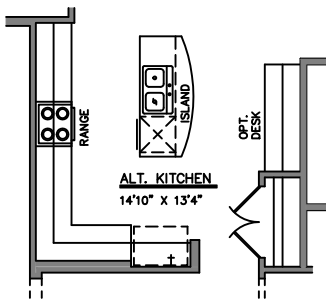

2760 FLOOR PLAN

M. DAIGLE CUSTOM HOMES

P.O. Box 896
 Willis, Texas 77378
www.mdaiglehomes.com

281-636-3054 phone
 936-856-2783 fax

PLAN SHOWN IS AN ARTIST CONCEPT AND IS SUBJECT TO CHANGE.
 ROOM DIMENSIONS INDICATE APPROXIMATE AREA MEASUREMENTS.
 BRICK AND STONE LOCATION MAY VARY PER ELEVATION AND SUBDIVISION.