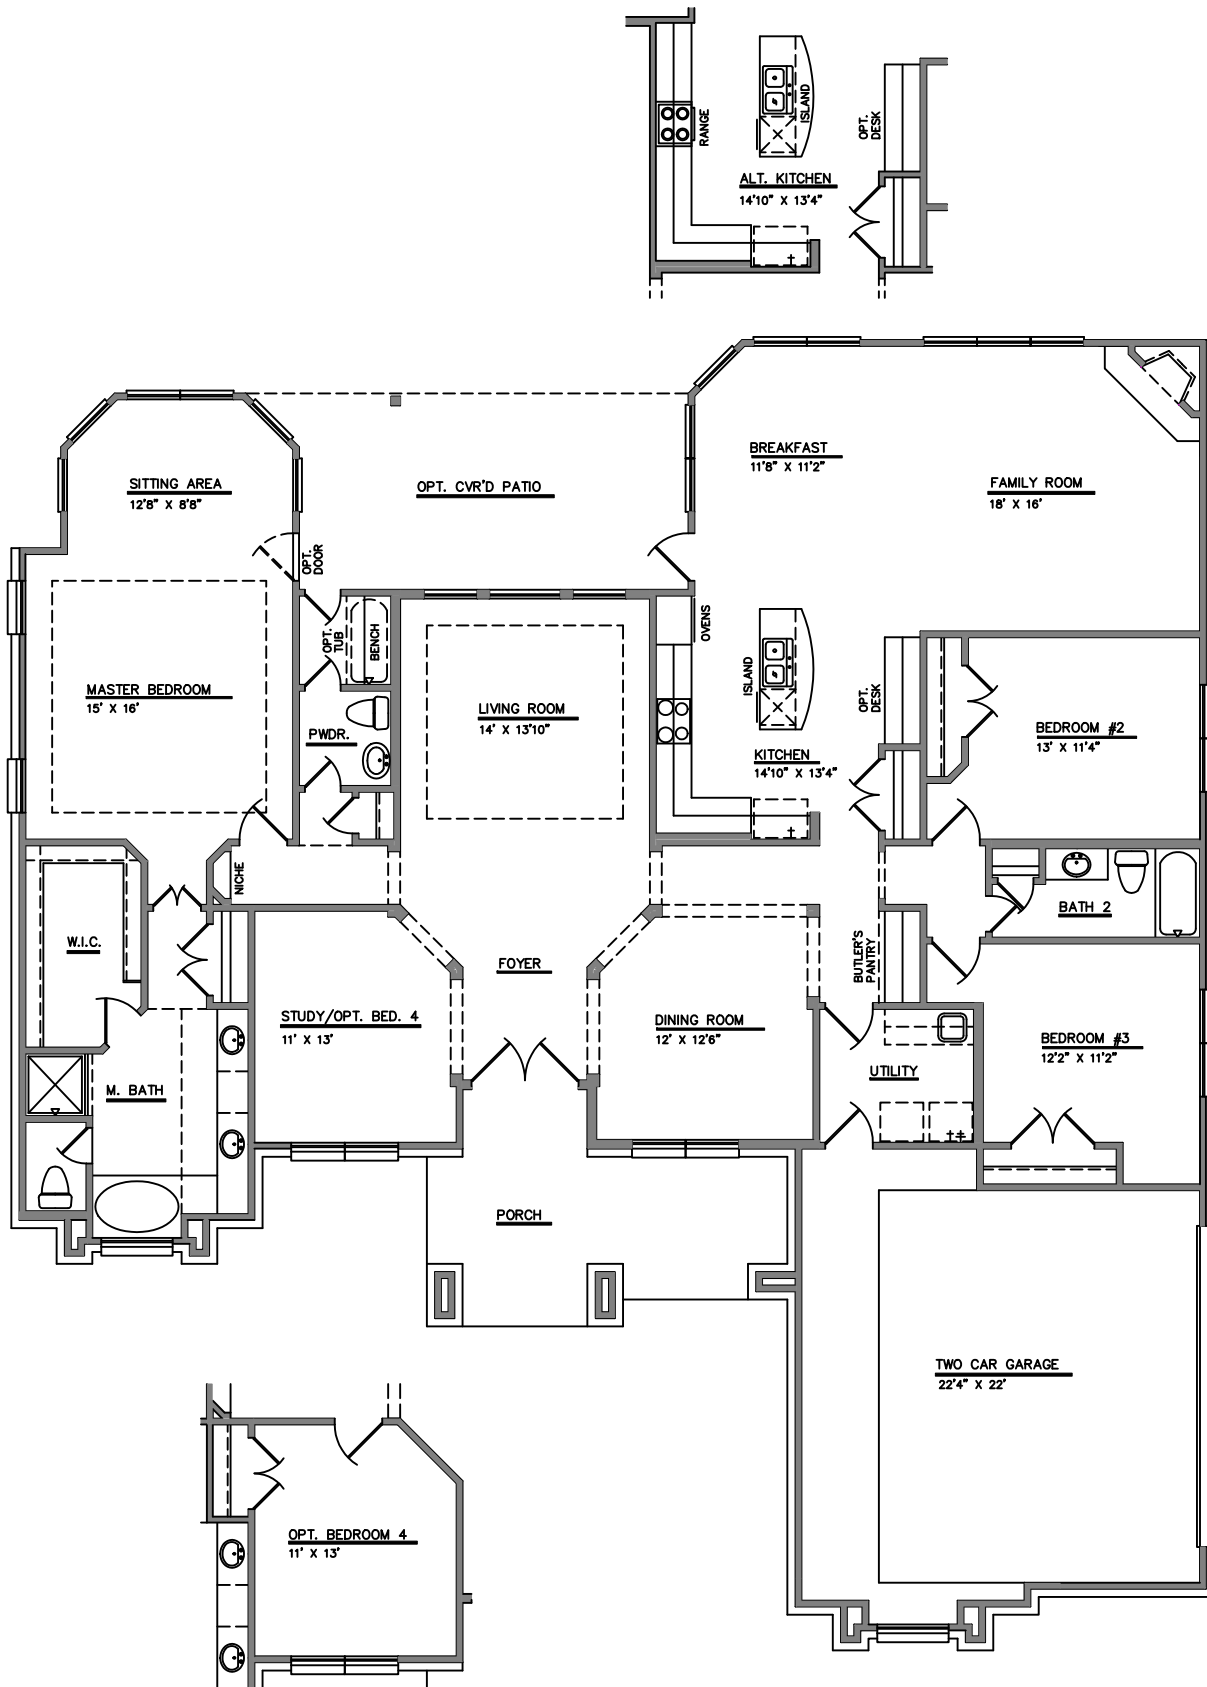

2760 FLOOR PLAN

M. DAIGLE CUSTOM HOMES

P.O. Box 896
 Willis, Texas 77378
www.mdaiglehomes.com

281-636-3054 phone
 936-856-2783 fax

PLAN SHOWN IS AN ARTIST CONCEPT AND IS SUBJECT TO CHANGE.
 ROOM DIMENSIONS INDICATE APPROXIMATE AREA MEASUREMENTS.
 BRICK AND STONE LOCATION MAY VARY PER ELEVATION AND SUBDIVISION.